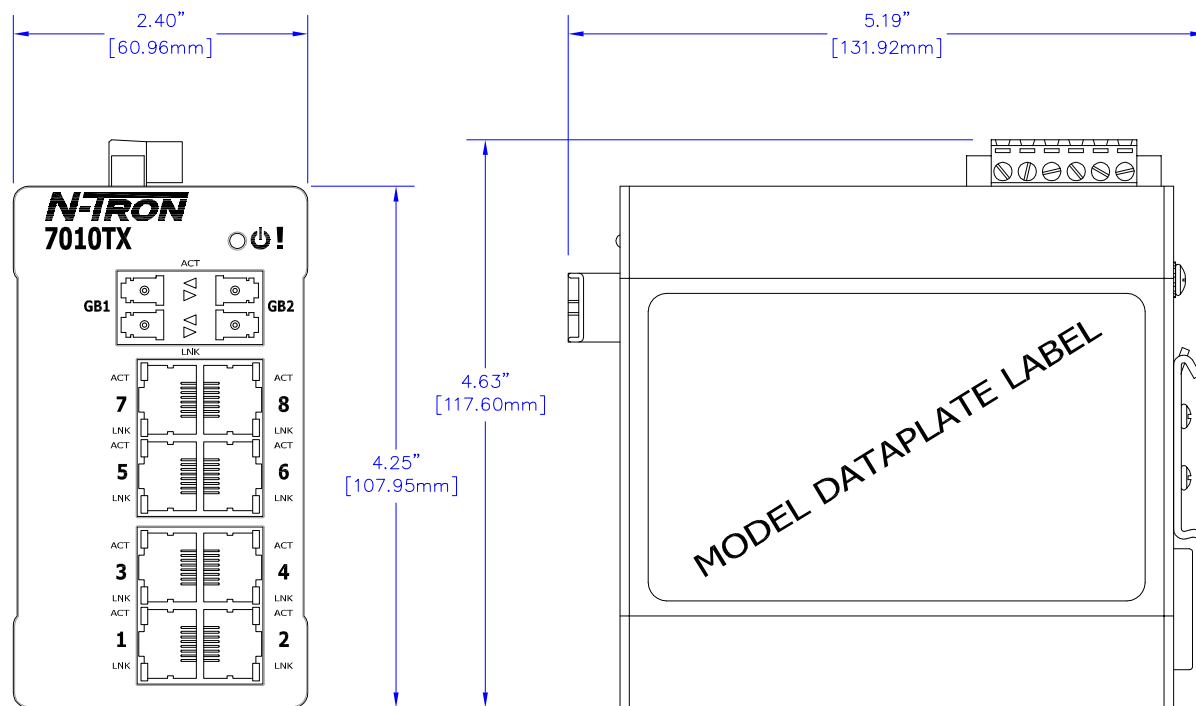

OPTIONAL PANEL MOUNTING

7010TX

N-TRON
THE INDUSTRIAL NETWORK COMPANY

820 S. University Blvd, Suite 4E - Mobile, Alabama 36609-7862
Phone: 251-342-2164 - www.n-tron.com - Fax: 251-342-6353
Date: 11-10-2009 Drawn By: G.R.S.
File Name: 7010TX-ReferenceDrawing.dwg Scale: 1" = 1"